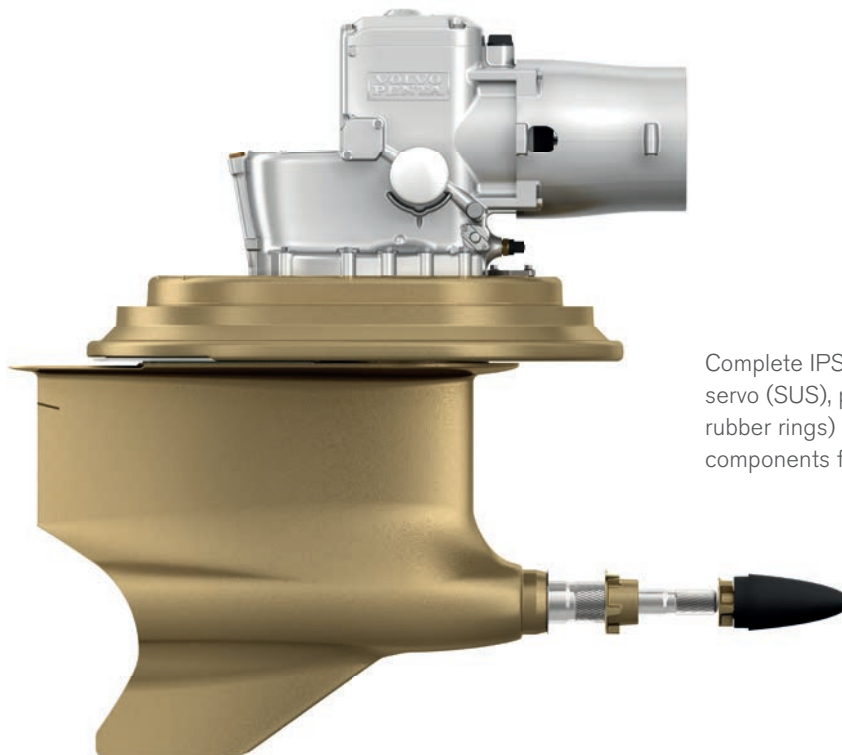

Highlights

Here you find an overview of selected news added to this edition of the Volvo Penta exchange catalogue. Please always consult the Volvo Penta electronic parts catalogue (EPC) for the latest information.

VE industrial – D5

TAD540VE, TAD541VE, TAD542VE	Exchange components added	Page 33
TAD550VE, TAD551VE, TAD552VE	Exchange components added	Page 33

VE industrial – D8

TAD840VE, TAD841VE, TAD842VE	Exchange components added	Page 36
TAD850VE, TAD851VE, TAD852VE	Exchange components added	Page 36

VE industrial – D11

TAD1140VE, TAD1141VE, TAD1142VE	Longblock added	Page 38
TAD1150VE, TAD1151VE, TAD1152VE	Longblock added	Page 38

IPS 1

Complete drive	Gear ratio 1.82:1	Page 25
Complete drive	Gear ratio 1.94:1	Page 25

IPS 2

Complete drive	Gear ratio 1.59:1	Page 26
Complete drive	Gear ratio 1.70:1	Page 26

IPS 3

Complete drive	Gear ratio 1.88:1	Page 27
Complete drive	Gear ratio 1.99:1	Page 27

Complete IPS drives (excluding steering unit servo (SUS), propellers, upper tension ring and rubber rings) expands our range of exchange components further.